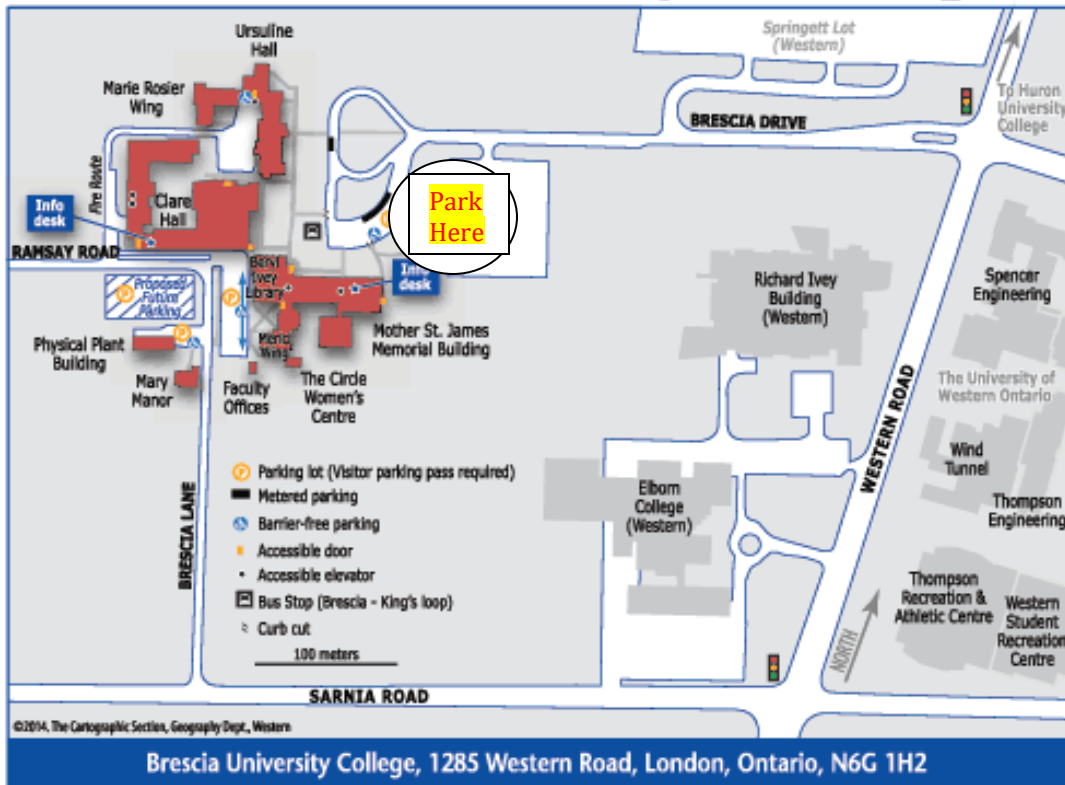

Directions to Brescia University College

Parking fees during the AGM & Conference will be waived. Do not park in reserved spots.

<p>From the East or South (Peripheral Route):</p> <ul style="list-style-type: none"> • Follow Hwy 401 to Highbury Avenue Exit (#189) • Follow Highbury Avenue (north) to Oxford Street (9 kms) • Turn left (west) onto Oxford Street and follow to Wharncliffe Road (4 kms) • Turn right (north) onto Wharncliffe Road and follow to the fifth set of traffic lights • Turn left (west) at the traffic lights into Brescia's campus and follow the long driveway. Parking is in large lower lot on your left as approach the circular drive in front of Brescia's buildings. 	<p>From the West:</p> <ul style="list-style-type: none"> • Follow Hwy 401 and exit at Col. Talbot Road North (Exit #177B) • Merge onto Col. Talbot Rd North and turn slight right onto Main St, Provincial Route 2/Wharncliffe Road • Follow Wharncliffe Road north past Oxford Street (Wharncliffe Road will change into Western Road) • Follow Western Road to the fifth set of traffic lights • Turn left (west) at the traffic lights into Brescia's campus and follow the long driveway. Parking is in large lower lot on your left as approach the circular drive in front of Brescia's buildings. 	<p>From the North:</p> <ul style="list-style-type: none"> • Follow Hwy 4 into London (Hwy 4 becomes Richmond Street) • Follow Richmond Street past Masonville Mall to the Western Road exit • Follow Western Road to the fourth set of traffic lights (You will pass by University Hospital on the left and Huron University College on the right) • Turn right (west) at the traffic lights into Brescia's campus and follow the long driveway. Parking is in large lower lot on your left as approach the circular drive in front of Brescia's buildings.
--	--	--